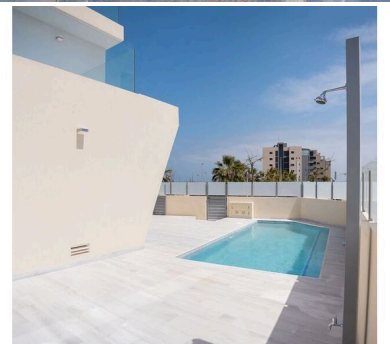

## Key Features

- \* 200M FROM THE BEACH
- \* LUXURY VILLA
- \* SEA VIEWS
- \* PRIVATE SWIMMING POOL
- \* LARGE ROOF SOLARIUM
- \* PRE INSTALLATION OF AIR CON
- \* UNDER FLOOR HEATING
- \* OFF ROAD PARKING